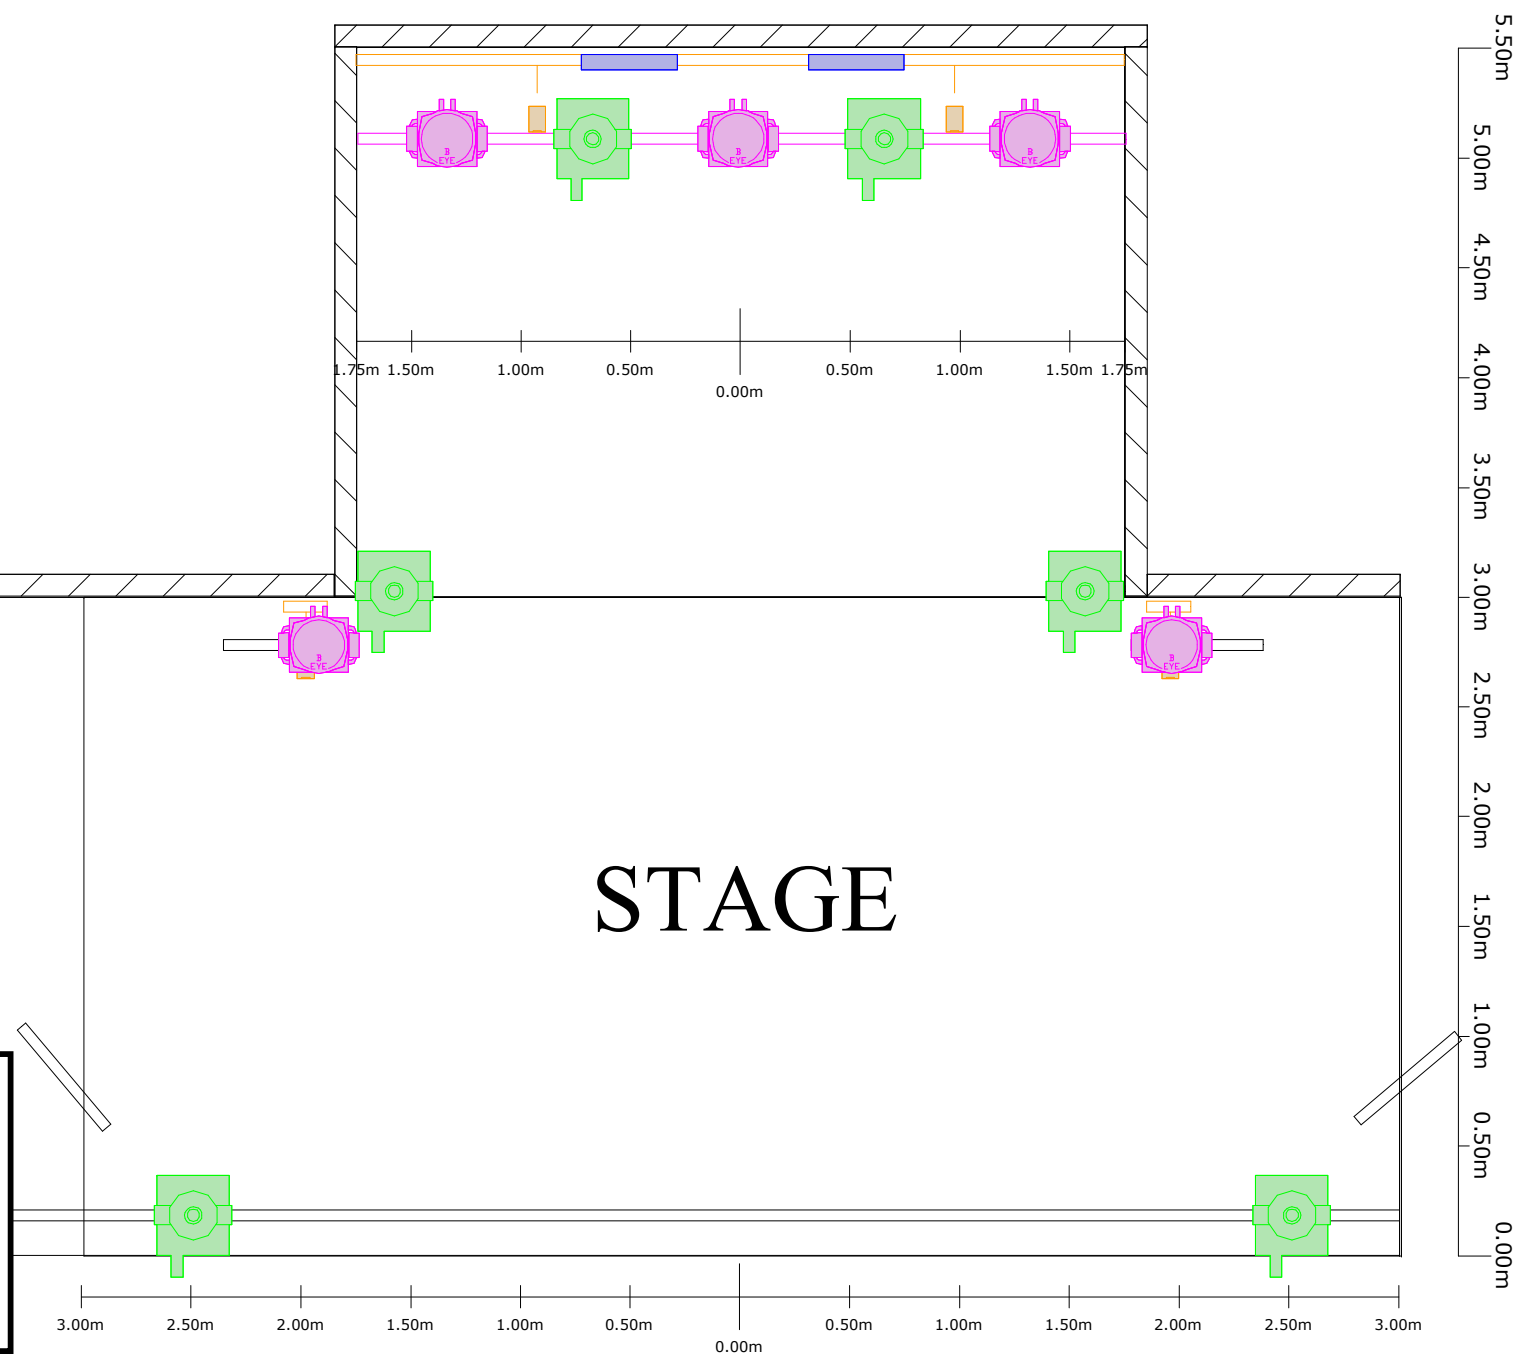

Symbol	Name	Count
	Brighter Eye 900 Pro	5
	Mac 250	6
	Sunstrip Active Dmx	4
	X-5	2