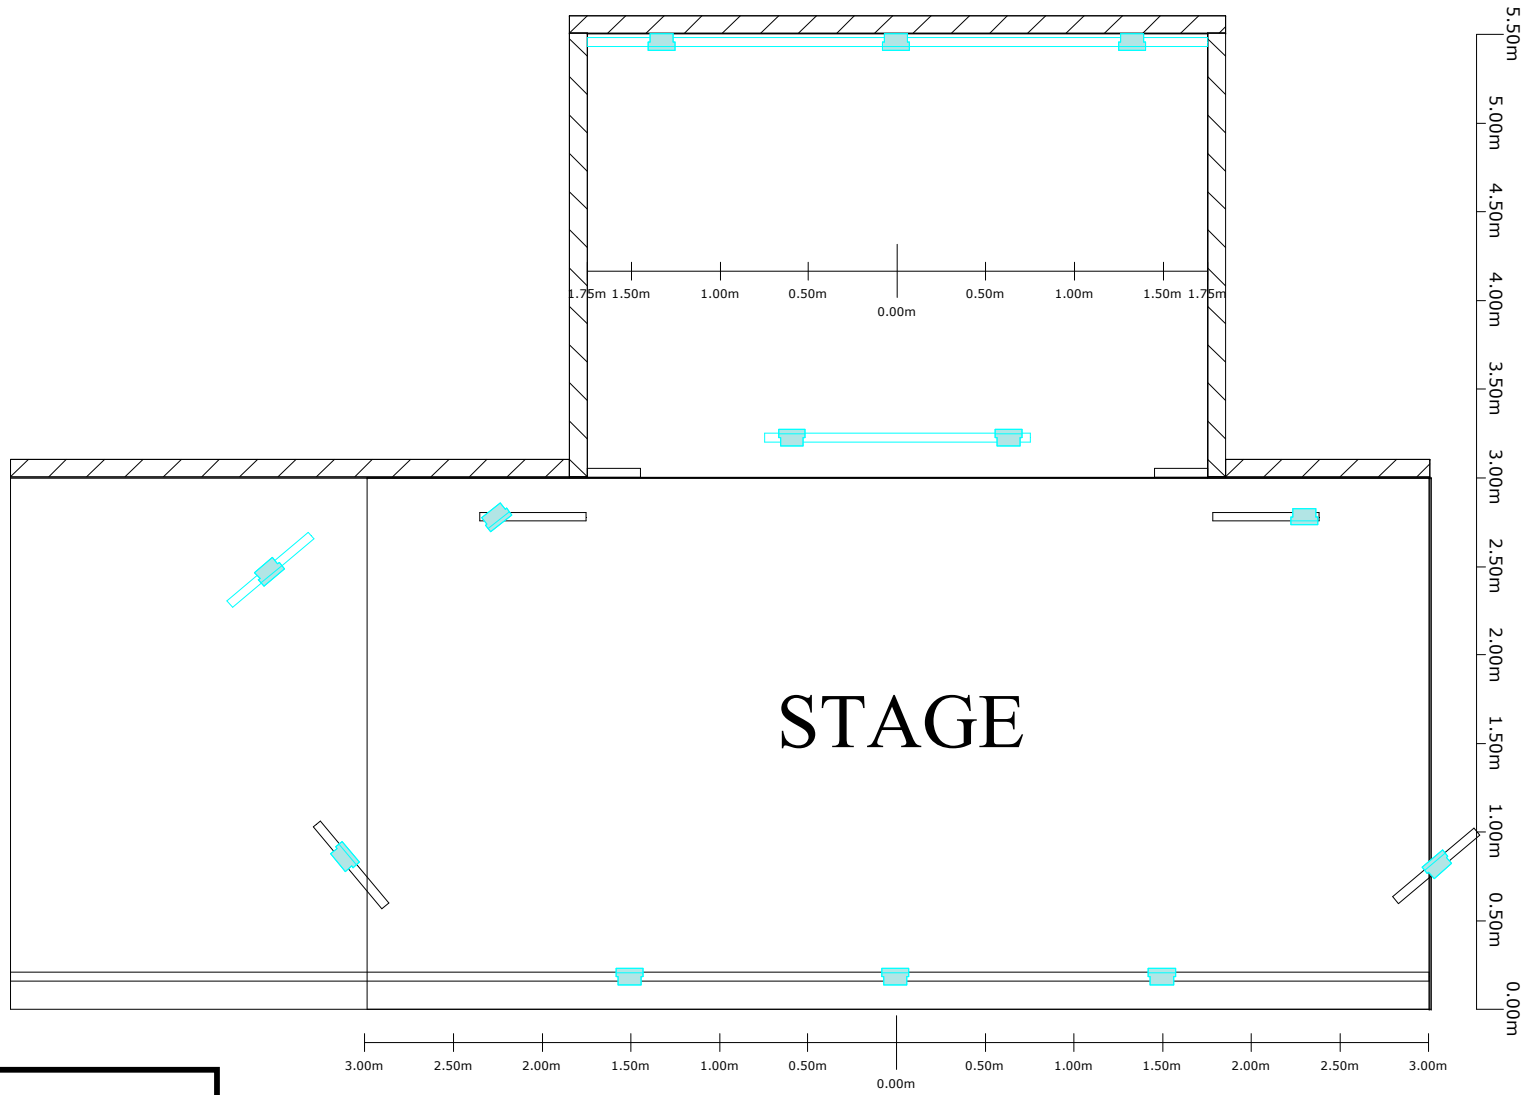

STAGE

5.50m  
5.00m  
4.50m  
4.00m  
3.50m  
3.00m  
2.50m  
2.00m  
1.50m  
1.00m  
0.50m  
0.00m

1.75m 1.50m 1.00m 0.50m 0.00m 0.50m 1.00m 1.50m 1.75m

3.00m 2.50m 2.00m 1.50m 1.00m 0.50m 0.00m 0.50m 1.00m 1.50m 2.00m 2.50m 3.00m

Symbol	Name	Count
	ACL	12
	PAR 56 Short	8

Symbol	Name	Count
	ACL	12
	PAR 56 Short	8

Symbol	Name	Count
	P64 LED	4
	Fractal 9x10W	13

Symbol	Name	Count
	P64 LED	4
	Fractal 9x10W	13

Symbol	Name	Count
	P64 LED	4
	Fractal 9x10W	13