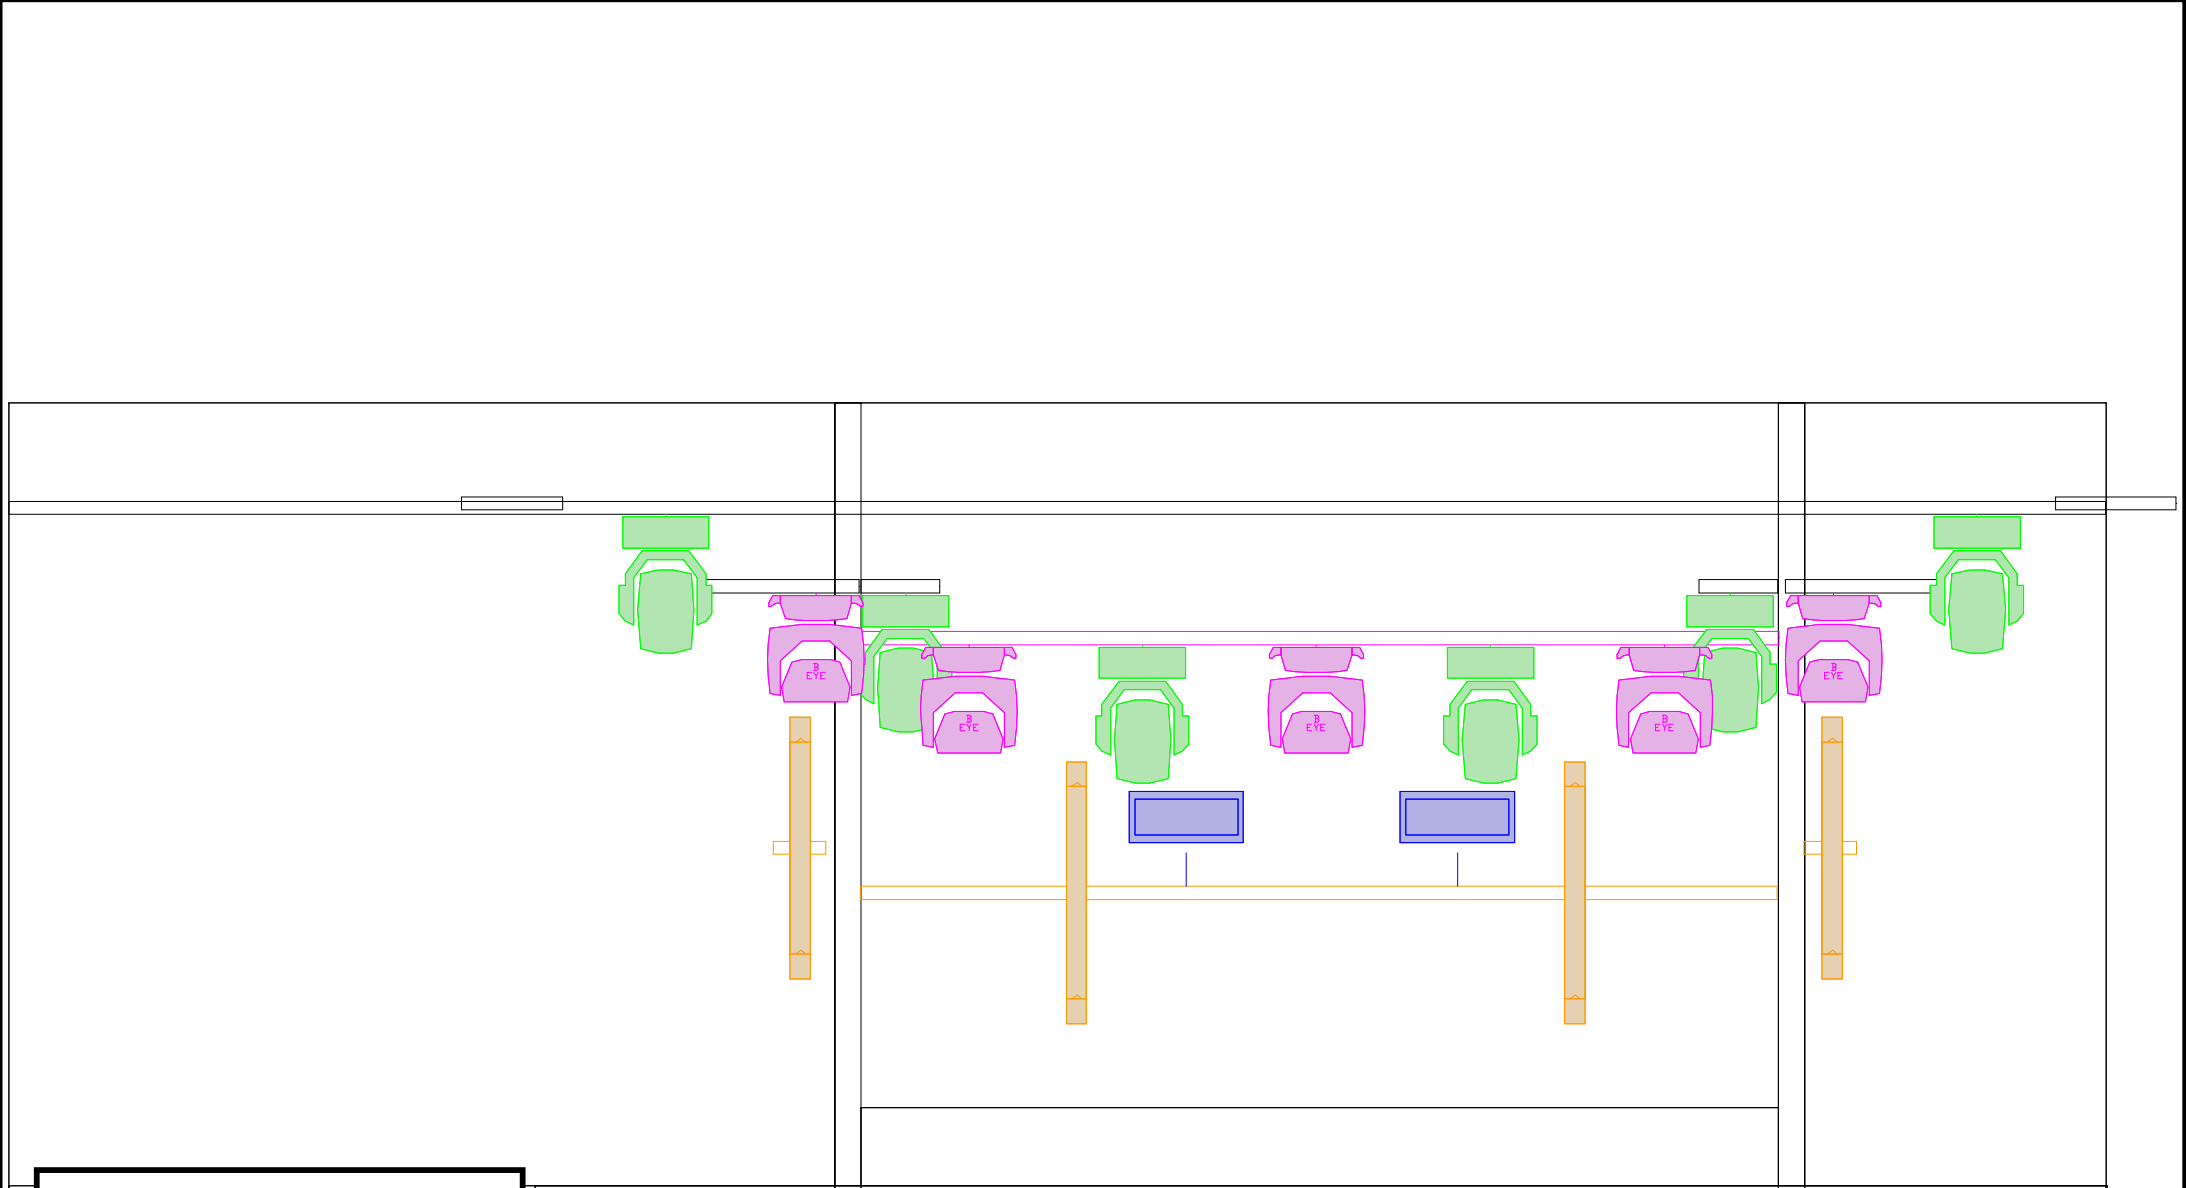

Symbol	Name	Count
	Brighter Eye 900 Pro	5
	Mac 250	6
	Sunstrip Active Dmx	4
	X-5	2