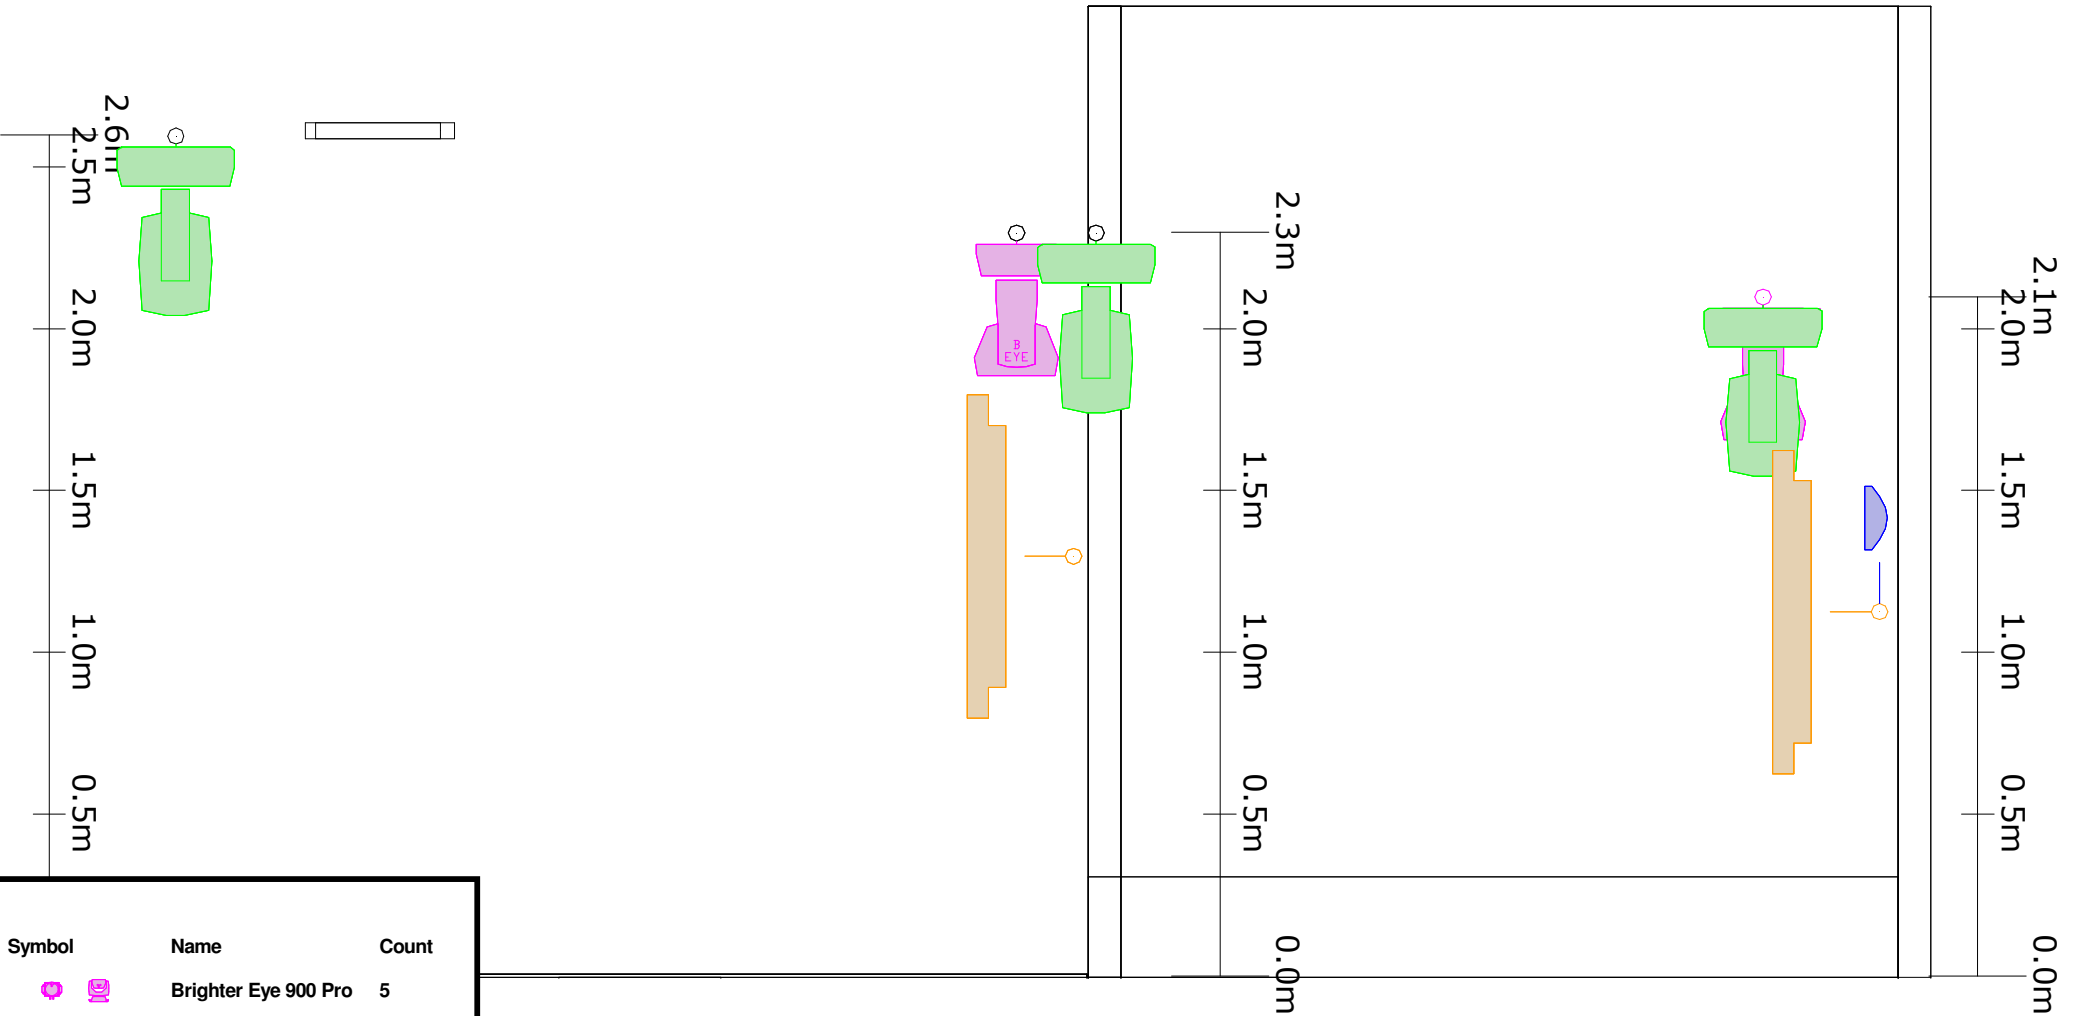

Symbol	Name	Count
	Brighter Eye 900 Pro	5
	Mac 250	6
	Sunstrip Active Dmx	4
	X-5	2