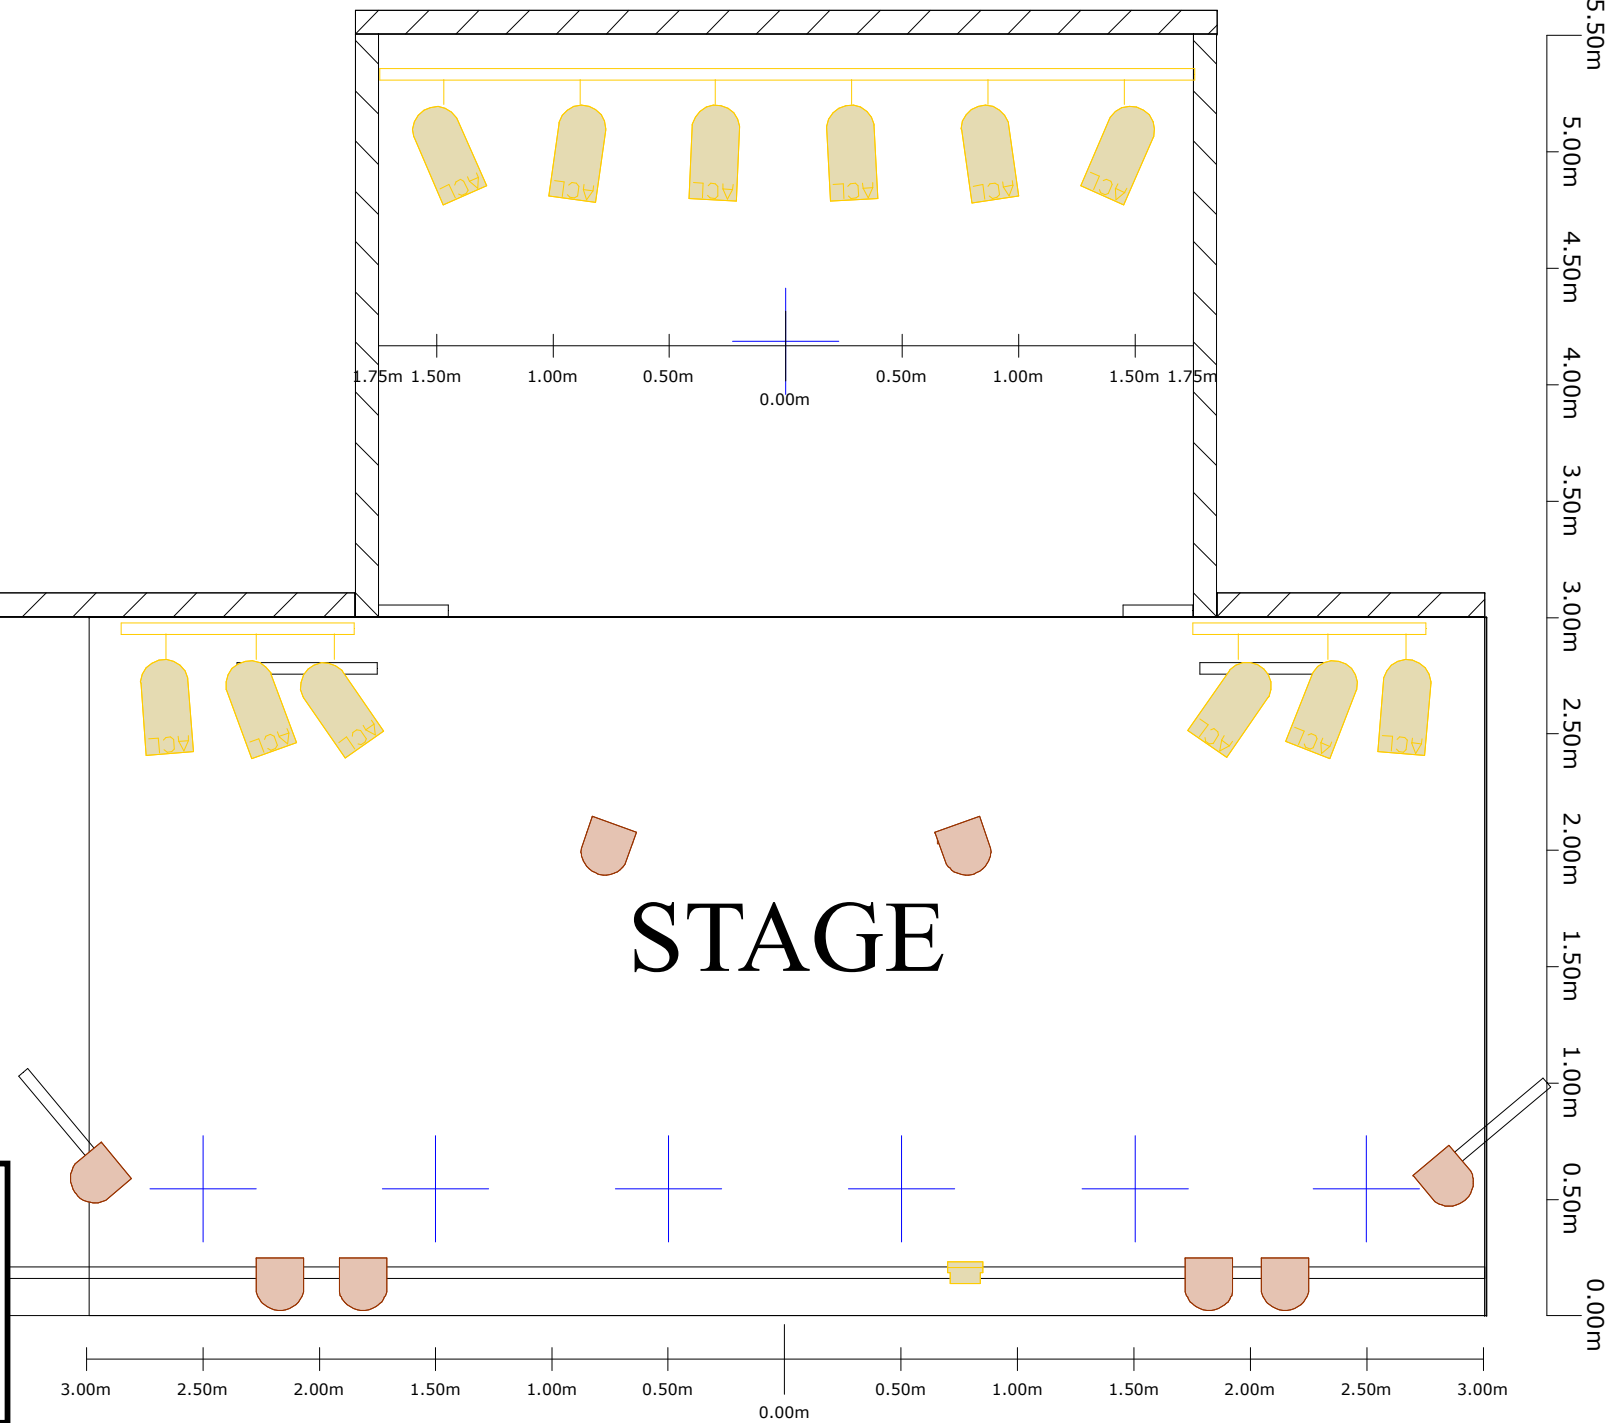

Symbol	Name	Count
	ACL	12
	PAR 56 Short	8

STAGE

5.50m
5.00m
4.50m
4.00m
3.50m
3.00m
2.50m
2.00m
1.50m
1.00m
0.50m
0.00m

1.75m 1.50m 1.00m 0.50m 0.00m 0.50m 1.00m 1.50m 1.75m

3.00m 2.50m 2.00m 1.50m 1.00m 0.50m 0.00m 0.50m 1.00m 1.50m 2.00m 2.50m 3.00m